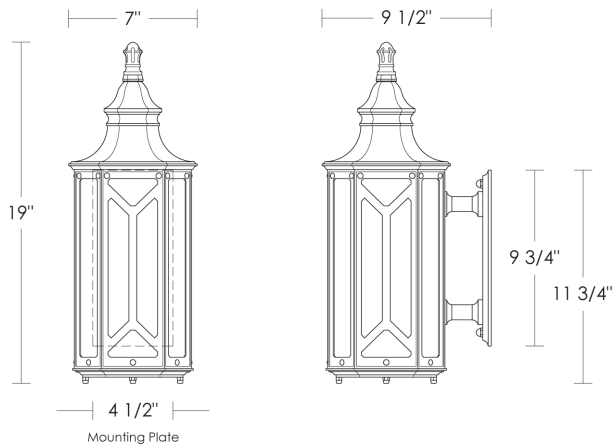

University Wallmount [Small]

UA0327-SW EL

- \$2,310 Green Patina, Brown Patina
Antique Brass*
 - \$3,025 Statuary Brown [gloss or matte]*
Statuary Black [gloss or matte]*
 - \$3,380 Polished Brass*
 - \$3,800 Polished Nickel, Satin Nickel*, Light Pewter*
Polished Chrome, Black Nickel [gloss or matte]*
- Powder Coated Colors* – Call for pricing

 Medium Base
8.5w LED x 1 (75w equivalent)

 Listed for use in
WET environments

Option: Four different types of flat glass are available. Please specify Frosted [shown], Seeded, Frosted Seeded, or Opal.

	Replacement Glass	
\$65ea	Large Side Panels [4x]	UA5612-SL RG
\$30ea	Small Side Panels [4x]	UA5612-SS RG
\$40	Bottom	UA5612-SB RG