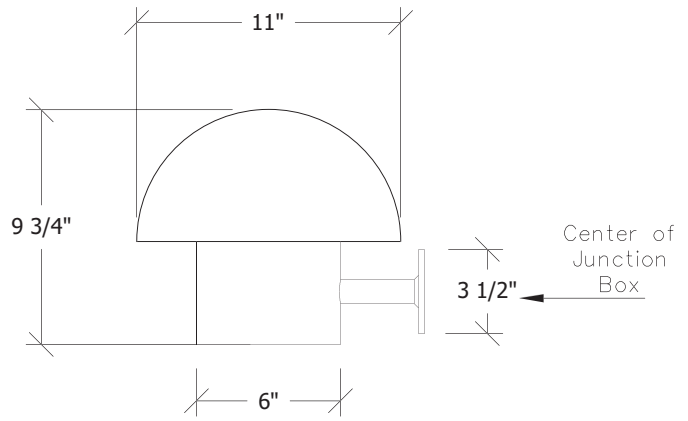

Powder Coated Colors* – Call for pricing

* Custom finishes not returnable

Note: Our metals are living finishes;
they will change over time
and will never rust

Medium Base
100w x 1

Scale: 1 1/2" = 1'-0"

Top View

Front View

Side View