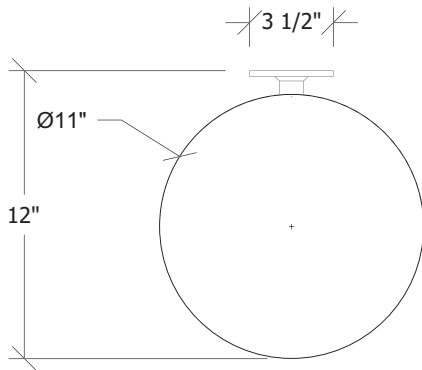

Powder Coated Colors* – Call for pricing

* Custom finishes not returnable

Note: Our metals are living finishes;
they will change over time
and will never rust

Medium Base
100w x 1

Scale: 1 1/2" = 1'-0"

Top View

Front View

Side View