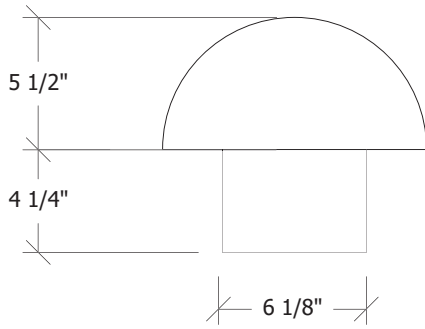

Powder Coated Colors* – Call for pricing

* Custom finishes not returnable

Note: Our metals are living finishes;
they will change over time
and will never rust

Medium Base
100w x 1

Scale: 1 1/2" = 1'-0"

Top View

Front View

Side View