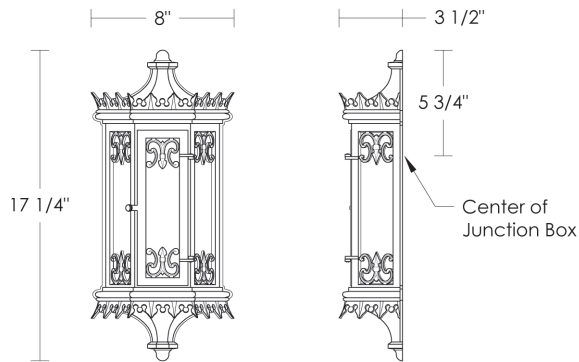

Replacement Glass Panels

- $55 Door UA5561-D RG
- $55ea Side [2x] UA5561 RG