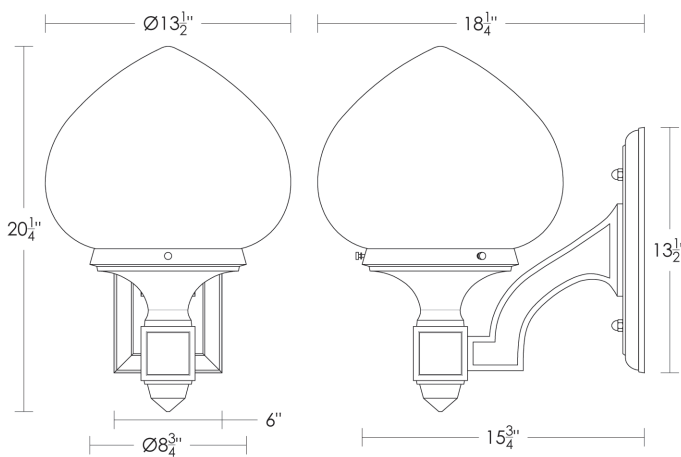

Medium Base
11w LED x 1 (100w equivalent)

Listed for use in
WET environments

$525 Replacement Acorn Shade
UA5523 RG

Related Item

- Franklin Lantern [Down-Fitting, 8" Fitter] UA0297-8D EL
- Franklin Lantern [Up-Fitting, 6" Fitter] UA0297-6U EL
- Franklin Lantern [Down-Fitting, 6" Fitter] UA0297-6D EL