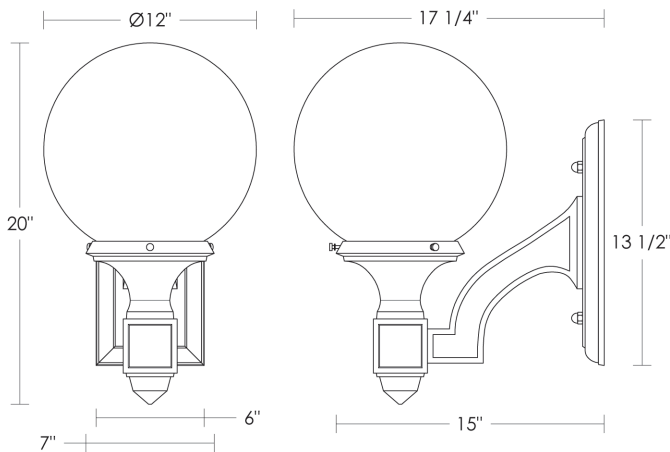

Franklin Lantern [Up-Facing, 6" Fitter]

UA0297-6U EL

- \$2,950 Green Patina, Brown Patina, Antique Brass*
- \$3,190 Statuary Brown [gloss or matte]*
Statuary Black [gloss or matte]*
- \$3,690 Polished Brass*
- \$4,050 Polished Nickel, Satin Nickel*, Light Pewter*
Polished Chrome, Black Nickel [gloss or matte]*
- Powder Coated Colors* – Call for pricing

 Medium Base
11w LED × 1 (100w equivalent)

 Listed for use in
WET environments

\$295 Replacement 6" Fitter, 12"Ø Globe
UA5555 RG

Related Item

- Franklin Lantern [Down-Fitting, 6" Fitter] UA0297-6D EL
- Franklin Lantern [Up-Fitting, 8" Fitter] UA0297-8U EL
- Franklin Lantern [Down-Fitting, 8" Fitter] UA0297-8D EL