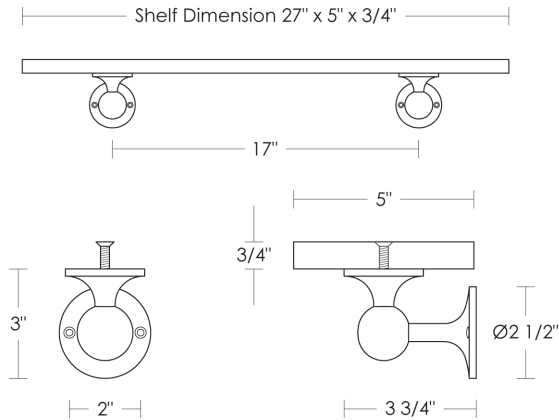

* Custom finishes not returnable

Note: Our metals are living finishes; they will change over time and will never rust

Replacement 27" Marble Shelf
UA0002 MS
Call for pricing

Replacement Bracket
UA2004-B RP

- $185ea Price 1
- $205ea Price 2
- $215ea Price 3
- $275ea Price 4