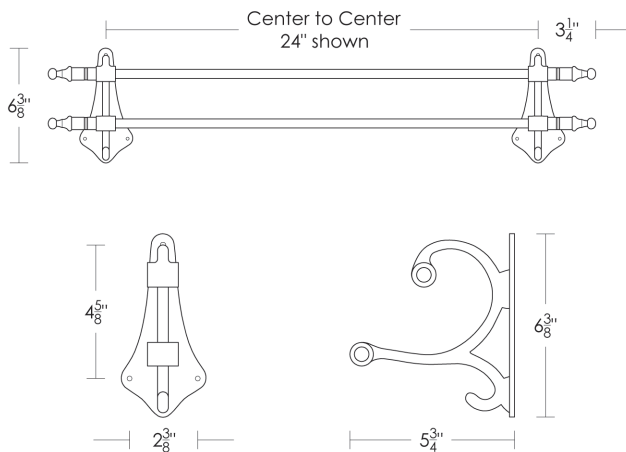

Victorian Double Towel Bar

UA2014 BA Series

- Price 1 Polished Brass
- Price 2 Green Patina*, Brown Patina*, Antique Brass*
- Price 3 Statuary Brown [gloss or matte]*
Statuary Black [gloss or matte]*
- Price 4 Polished Nickel, Satin Nickel*, Light Pewter*
Polished Chrome
Black Nickel [gloss or matte]*

***** Custom finishes not returnable

Notes: Our metals are living finishes;
they will change overtime
and will never rust

Towel bar widths are center-to-center
of mounting brackets.

48"w towel bars require a center bracket.

1/2"Ø Replacement Metal Towel Bar Tubing

Price per foot

TUBING-12

- \$125ea Price 1
- \$150ea Price 2
- \$175ea Price 3
- \$225ea Price 4

1/2" Replacement Bracket

UA2014-E RP

- \$225ea Price 1
- \$300ea Price 2
- \$325ea Price 3
- \$375ea Price 4

Victorian Towel Bar	Overall Length	Price 1	Price 2	Price 3	Price 4
24"w UA2014-24 BA	30 1/2"w	\$555	\$670	\$750	\$915
30"w UA2014-30 BA	36 1/2"w	\$595	\$695	\$790	\$975
36"w UA2014-36 BA	42 1/2"w	\$645	\$745	\$825	\$1,050
48"w UA2014-48 BA	54 1/2"w	\$745	\$845	\$925	\$1,190