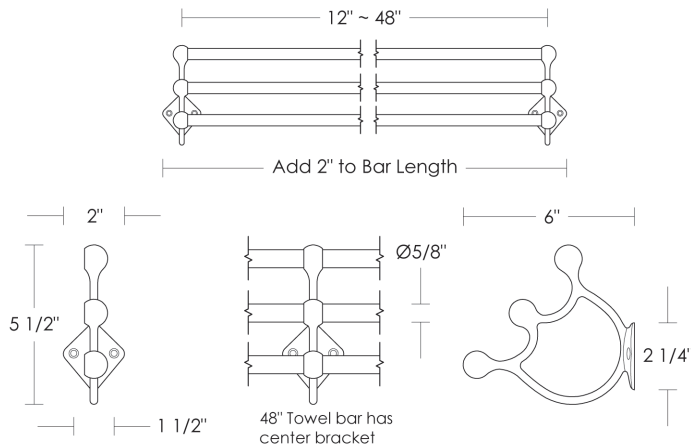

Triple Glass Towel Bar

UA2103 BA Series

- Price 1 Polished Brass
- Price 2 Green Patina*, Brown Patina*, Antique Brass*
- Price 3 Statuary Brown [gloss or matte]*
Statuary Black [gloss or matte]*
- Price 4 Polished Nickel, Satin Nickel*, Light Pewter*
Polished Chrome
Black Nickel [gloss or matte]*

***** Custom finishes not returnable

Notes: Our metals are living finishes; they will change overtime and will never rust

Towel bar widths are center-to-center of mounting brackets.

5/8"Ø Replacement Glass Towel Bar

- | | | |
|---------|------|--------------|
| \$95ea | 12"w | UA6100-12 BG |
| \$110ea | 18"w | UA6100-18 BG |
| \$130ea | 24"w | UA6100-24 BG |
| \$155ea | 36"w | UA6100-36 BG |
| \$185ea | 48"w | UA6100-48 BG |

<u>Triple Glass Towel Bar</u>	<u>Overall Length</u>	<u>Price 1</u>	<u>Price 2</u>	<u>Price 3</u>	<u>Price 4</u>
5/8" x 12"w UA2103-12 BA	14"w	\$425	\$480	\$505	\$630
5/8" x 18"w UA2103-18 BA	20"w	\$455	\$530	\$565	\$655
5/8" x 24"w UA2103-24 BA	26"w	\$545	\$640	\$665	\$730
5/8" x 36"w UA2103-36 BA	38"w	\$595	\$695	\$750	\$830
5/8" x 48"w UA2103-48 BA	50"w	\$795	\$950	\$990	\$1,040