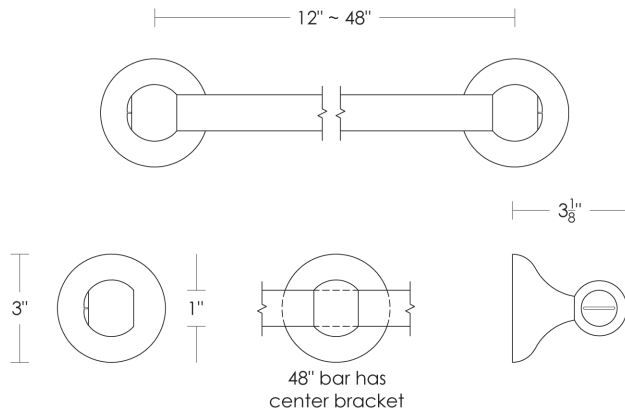

***** Custom finishes not returnable

Notes: Our metals are living finishes; they will change overtime and will never rust

Towel bar widths are center-to-center of mounting brackets.

48"w towel bars require a center bracket.

Metal towel bars are not returnable.

1"Ø Replacement Metal Towel Bar

Length	Price 1	Price 2	Price 3	Price 4
12"w	\$200	\$275	\$300	\$325
18"w	\$260	\$300	\$330	\$360
24"w	\$300	\$325	\$355	\$430
36"w	\$330	\$350	\$385	\$475
48"w	\$360	\$375	\$410	\$510

1" Replacement Bracket

Center UA2018-C RP

End UA2018-E RP

\$145ea	Price 1
\$165ea	Price 2
\$185ea	Price 3
\$195ea	Price 4

Plaza Metal Towel Bar	Overall Length	Price 1	Price 2	Price 3	Price 4
12"w UA2018-M12 BA	15"w	\$340	\$405	\$450	\$480
18"w UA2018-M18 BA	21"w	\$365	\$435	\$485	\$510
24"w UA2018-M24 BA	27"w	\$385	\$455	\$510	\$555
36"w UA2018-M36 BA	39"w	\$435	\$525	\$560	\$585
48"w UA2018-M48 BA	51"w	\$490	\$560	\$605	\$650