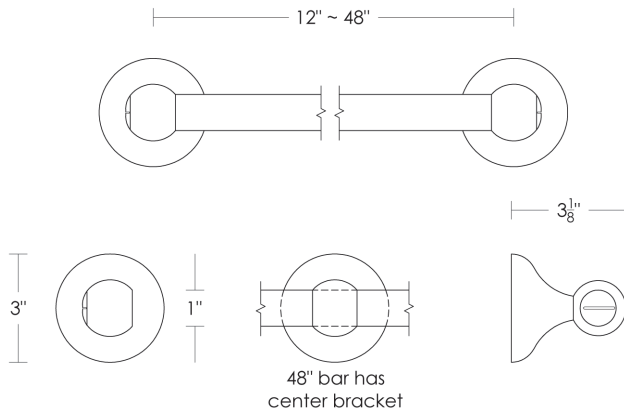

Plaza Glass Towel Bar 1"Ø

UA2018-G BA Series

- Price 1 Polished Brass
- Price 2 Green Patina*, Brown Patina*, Antique Brass*
- Price 3 Statuary Brown [gloss or matte]*
Statuary Black [gloss or matte]*
- Price 4 Polished Nickel, Satin Nickel*, Light Pewter*
Polished Chrome
Black Nickel [gloss or matte]*

***** Custom finishes not returnable

Notes: Our metals are living finishes; they will change overtime and will never rust

Towel bar widths are center-to-center of mounting brackets.

48"w towel bars require a center bracket.

1"Ø Replacement Glass Towel Bar

- \$140 12"w UA6102-12 BG
- \$180 18"w UA6102-18 BG
- \$195 24"w UA6102-24 BG
- \$210 36"w UA6102-36 BG
- \$235 48"w UA6102-48 BG

1" Replacement Bracket

Center UA2018-C RP
End UA2018-E RP

- \$145ea Price 1
- \$165ea Price 2
- \$185ea Price 3
- \$235ea Price 4

Plaza Glass Towel Bar	Overall Length	Price 1	Price 2	Price 3	Price 4
12"w UA2018-G12 BA	15"w	\$310	\$365	\$410	\$450
18"w UA2018-G18 BA	21"w	\$330	\$395	\$440	\$485
24"w UA2018-G24 BA	27"w	\$345	\$410	\$455	\$500
36"w UA2018-G36 BA	39"w	\$395	\$460	\$505	\$550
48"w UA2018-G48 BA	51"w	\$445	\$510	\$555	\$650