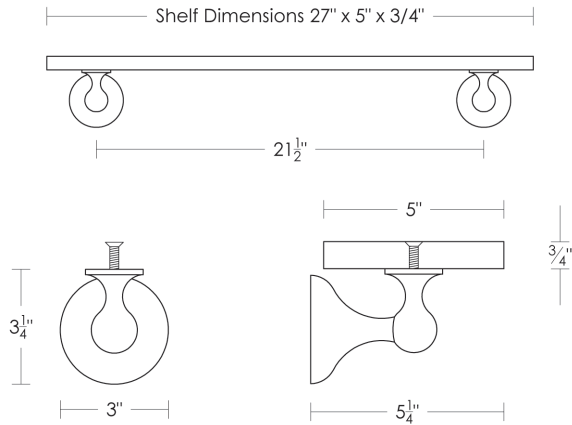

* Custom finishes not returnable

Note: Our metals are living finishes; they will change over time and will never rust

Replacement 27" Marble Shelf
UA0002 MS
Call for pricing

Replacement Bracket
UA2017-B RP

- $185ea Price 1
- $205ea Price 2
- $215ea Price 3
- $275ea Price 4