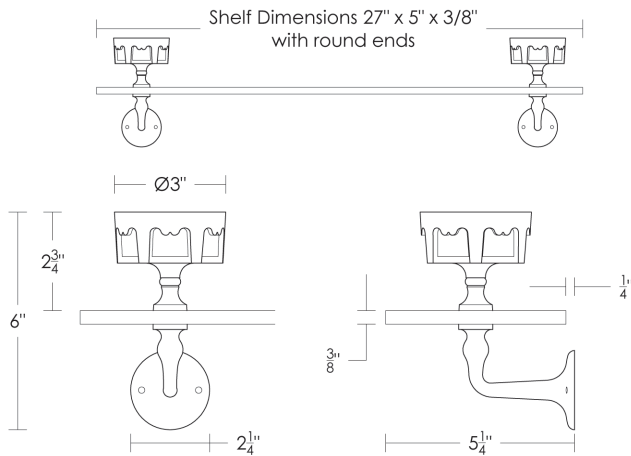

**\*** Custom finishes not returnable

Notes: Our metals are living finishes;  
they will change overtime  
and will never rust

Set includes 27"l x 5"w x 3/8" thick  
glass shelf and 2 shelf brackets with cup holders.