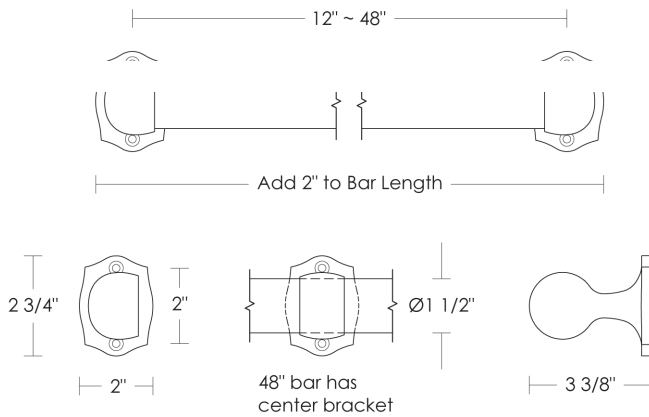

**Montauk Metal Towel Bar 1 1/2"Ø**

UA2027-M BA Series

- Price 1 Polished Brass
- Price 2 Polished Nickel, Green Patina\*, Brown Patina\*
- Price 3 Antique Brass\*, Satin Nickel\*, Light Pewter\*  
Statuary Brown [gloss or matte]\*  
Statuary Black [gloss or matte]\*
- Price 4 Polished Chrome  
Black Nickel [gloss or matte]\*

**\*** Custom finishes not returnable

Notes: Our metals are living finishes; they will change overtime and will never rust

Towel bar widths are center-to-center of mounting brackets.

48"w towel bars require a center bracket.

Metal towel bars are not returnable.

1 1/2"Ø Replacement Metal Towel Bar

Length	Price 1	Price 2	Price 3	Price 4
12"w	\$290	\$330	\$370	\$395
18"w	\$320	\$360	\$400	\$430
24"w	\$350	\$400	\$440	\$470
36"w	\$410	\$450	\$490	\$530
48"w	\$470	\$510	\$555	\$595

1 1/2" Replacement Bracket

Center UA2027-C RP

End UA2027-E RP

\$140ea	Price 1
\$185ea	Price 2
\$195ea	Price 3
\$210ea	Price 4

Montauk Metal Towel Bar	Overall Length	Price 1	Price 2	Price 3	Price 4
1 1/2" x 12"w UA2027-M12 BA	14 1/8"w	\$430	\$490	\$535	\$645
1 1/2" x 18"w UA2027-M18 BA	20 1/8"w	\$455	\$545	\$655	\$765
1 1/2" x 24"w UA2027-M24 BA	26 1/8"w	\$500	\$590	\$700	\$810
1 1/2" x 36"w UA2027-M36 BA	38 1/8"w	\$600	\$690	\$800	\$910
1 1/2" x 48"w UA2027-M48 BA	50 1/8"w	\$690	\$720	\$830	\$940