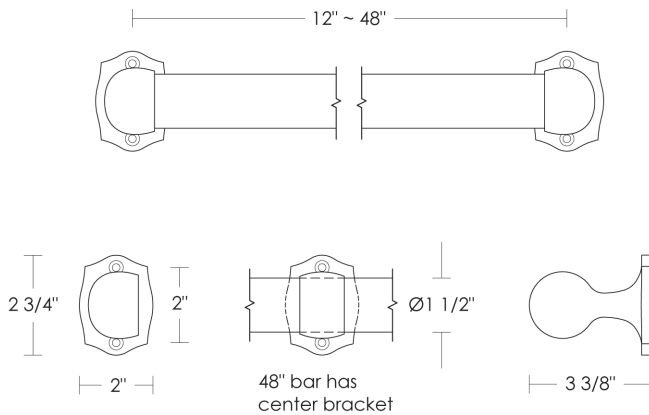

Montauk Glass Towel Bar 1 1/2"Ø

UA2027- BA Series

- Price 1 Polished Brass
- Price 2 Green Patina*, Brown Patina*, Antique Brass*
- Price 3 Statuary Brown [gloss or matte]*
Statuary Black [gloss or matte]*
- Price 4 Polished Nickel, Satin Nickel*, Light Pewter*
Polished Chrome
Black Nickel [gloss or matte]*

***** Custom finishes not returnable

Notes: Our metals are living finishes; they will change overtime and will never rust

Towel bar widths are center-to-center of mounting brackets.

48"w towel bars require a center bracket.

1 1/2"Ø Replacement Glass Towel Bar

\$150	12"w	UA6103-12 BG
\$165	18"w	UA6103-18 BG
\$195	24"w	UA6103-24 BG
\$245	36"w	UA6103-36 BG
\$305	48"w	UA6103-48 BG

1 1/2" Replacement Bracket

	Center	UA2027-C RP
	End	UA2027-E RP
\$140ea	Price 1	
\$185ea	Price 2	
\$195ea	Price 3	
\$210ea	Price 4	

Montauk Glass Towel Bar	Overall Length	Price 1	Price 2	Price 3	Price 4
1 1/2" × 12"w UA2027-G12 BA	14 1/8"w	\$320	\$375	\$425	\$465
1 1/2" × 18"w UA2027-G18 BA	20 1/8"w	\$345	\$435	\$475	\$525
1 1/2" × 24"w UA2027-G24 BA	26 1/8"w	\$400	\$490	\$545	\$575
1 1/2" × 36"w UA2027-G36 BA	38 1/8"w	\$455	\$545	\$590	\$630
1 1/2" × 48"w UA2027-G48 BA	50 1/8"w	\$565	\$645	\$705	\$735