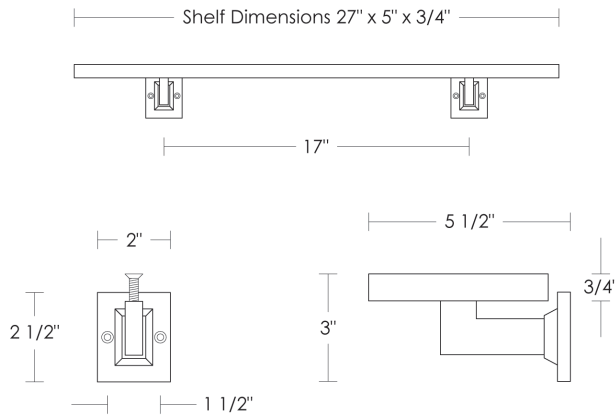

* Custom finishes not returnable

Note: Our metals are living finishes; they will change over time and will never rust

Replacement 27" Marble Shelf
UA0002 MS
Call for pricing

Replacement Bracket
UA2112-B RP

- $185ea Price 1
- $205ea Price 2
- $215ea Price 3
- $275ea Price 4