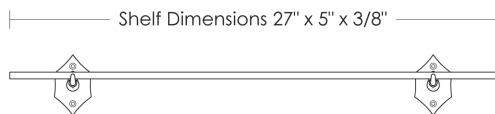

Lafayette 27" Glass Shelf

UA2022 BA

- \$345 Polished Brass
- \$420 Green Patina*, Brown Patina*, Antique Brass*
- \$455 Statuary Brown [gloss or matte]*
Statuary Black [gloss or matte]*
- \$540 Polished Nickel, Satin Nickel*, Light Pewter*
Polished Chrome
Black Nickel [gloss or matte]*

***** Custom finishes not returnable

Notes: Our metals are living finishes; they will change overtime and will never rust

Set includes 27"l x 5"w x 3/8" thick Glass Shelf and 2 Shelf Brackets

Option: Custom glass lengths available.

\$185 Replacement 3/8" Thick Glass Shelf
UA6110 BG

Replacement Bracket
UA2022-B RP

- \$160ea Price 1
- \$200ea Price 2
- \$215ea Price 3
- \$245ea Price 4

Related Items: Lafayette

- Soap Dish UA2019 BA
- Hook UA2020 BA
- Cup Holder UA2021 BA
- Glass Towel Bar UA2023-G BA Series
- Metal Towel Bar UA2023-M BA Series