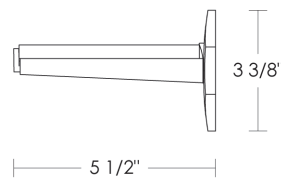

Lafayette 27" Glass Shelf

UA2022 BA

- \$345 Polished Brass
- \$420 Green Patina*, Brown Patina*, Antique Brass*
- \$455 Statuary Brown [gloss or matte]*
Statuary Black [gloss or matte]*
- \$540 Polished Nickel, Satin Nickel*, Light Pewter*
Polished Chrome
Black Nickel [gloss or matte]*

***** Custom finishes not returnable

Notes: Our metals are living finishes; they will change overtime and will never rust

Set includes 27"l x 5"w x 3/8" thick Glass Shelf and 2 Shelf Brackets

Option: Custom glass lengths available.