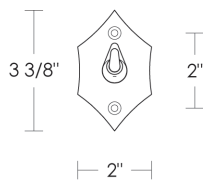

Lafayette 27" Glass Shelf

UA2022 BA

- \$345 Polished Brass
- \$420 Green Patina*, Brown Patina*, Antique Brass*
- \$455 Statuary Brown [gloss or matte]*
Statuary Black [gloss or matte]*
- \$540 Polished Nickel, Satin Nickel*, Light Pewter*
Polished Chrome
Black Nickel [gloss or matte]*

***** Custom finishes not returnable

Notes: Our metals are living finishes; they will change overtime and will never rust

Set includes 27"l x 5"w x 3/8" thick Glass Shelf and 2 Shelf Brackets

Option: Custom glass lengths available.